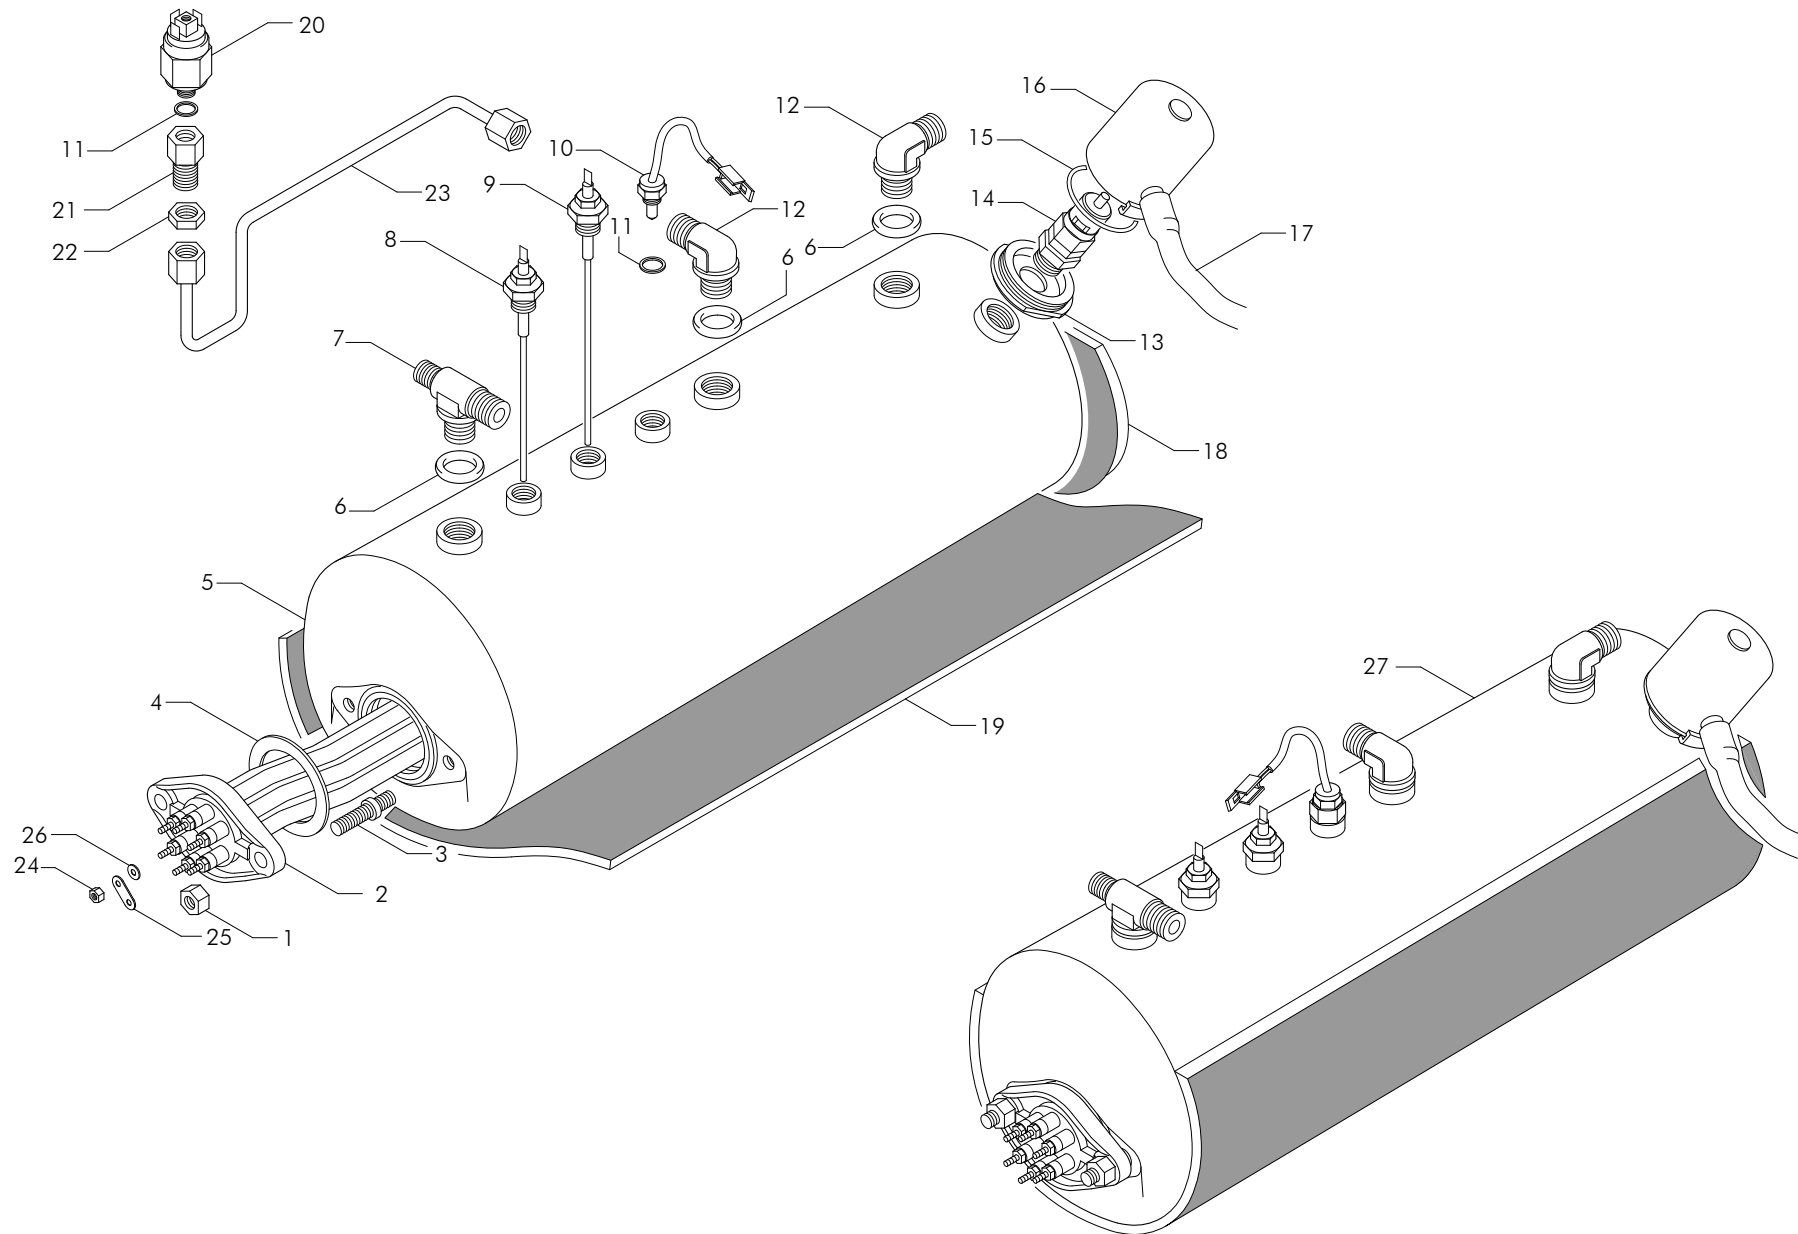

SERVIZI - SERVICE - SERVICES - SERVICE